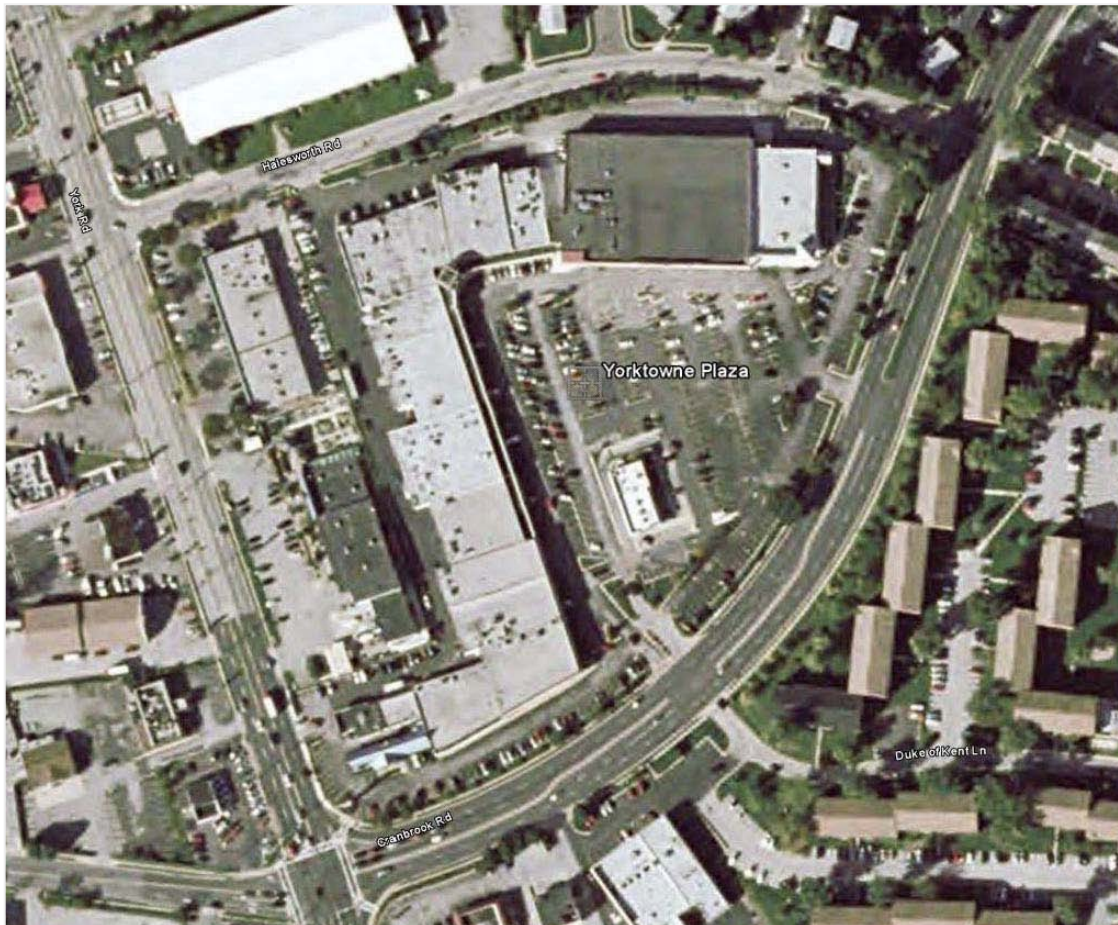

Yorktowne Plaza

122 Cranbrook Road - Cockeysville, MD 21030

**CHARTER REALTY &
DEVELOPMENT CORP.**

Building Value Through Relationships

DEMOGRAPHICS

	Population 2007	Population 2012 est.	Median H.H. Income	Average H.H. Income
3 Mile	54,982	57,894	$80,633.00	$101,125.00
5 Mile	107,495	107,495	$81,356.00	$107,586.00
7 Mile	216,357	216,357	$77,163.00	$100,071.00

PROPERTY INFORMATION

- GLA 155,000 sf
- Center to be renovated.

FOR MORE INFORMATION CONTACT:

DANIEL MORTIMER

940 Haverford Road

Bryn Mawr, PA 19010

Phone: 484 419 1192

Email: dmortimer@chartweb.com

Website: www.chartweb.com