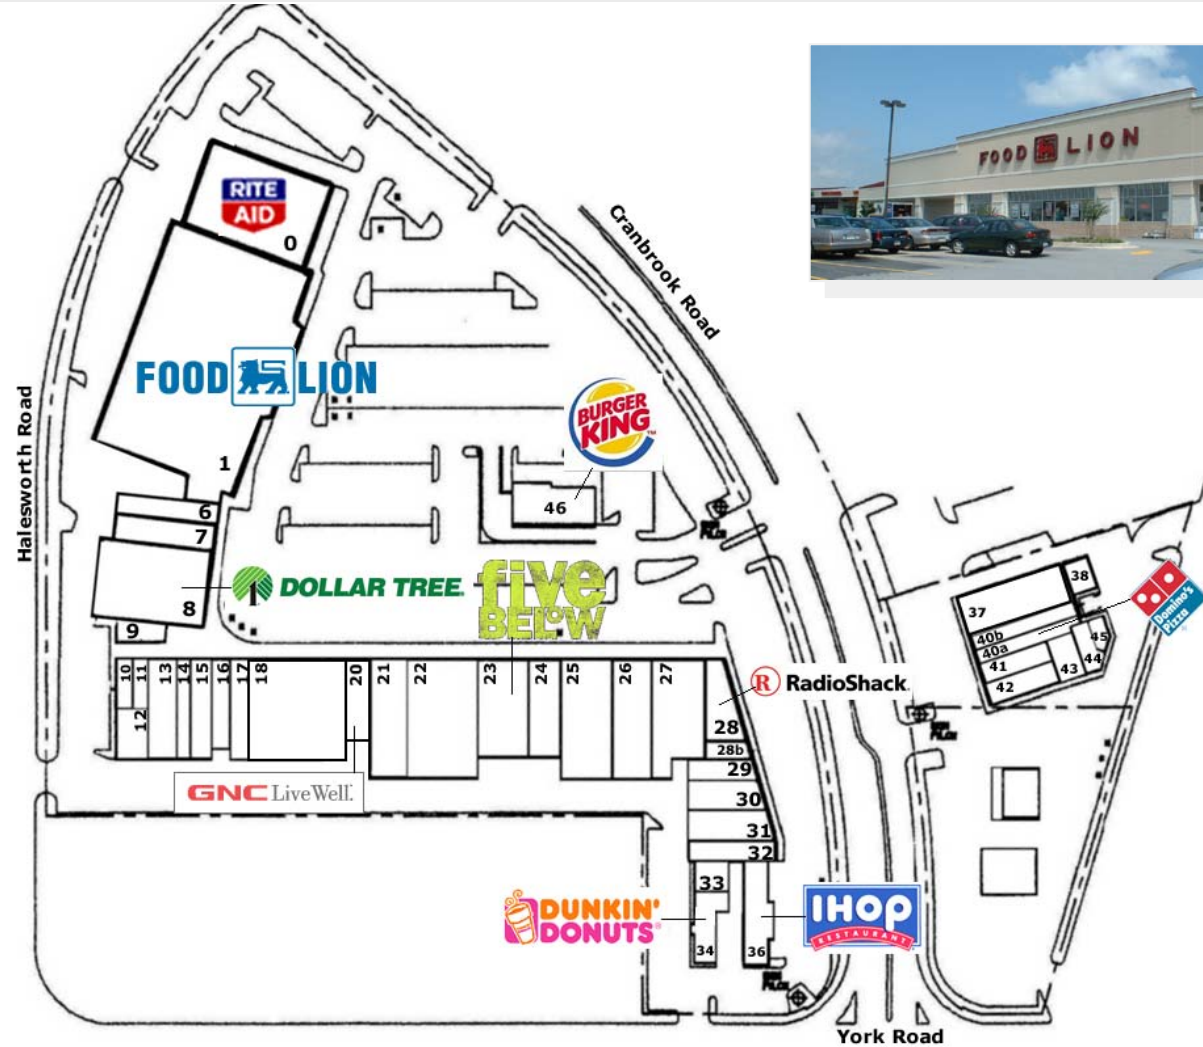

# Yorktowne Plaza

122 Cranbrook Road - Cockeysville, MD 21030

**CHARTER REALTY & DEVELOPMENT CORP.**

Building Value Through Relationships

SUITE	TENANT	SQUARE FEET
00	Rite Aid	10,700
01	Food Lion	37,692
06	Bagel Shop	1,849
07	Cleaners	3,000
08	Dollar Tree	9,153
09	Tobacco Depot	925
10	Yorktowne Barber	750
11	Town & Country Collectibles	750
12	Dr. Weiss	1,500
13	Linen Loft	3,500
14	UPS Store	1,500
15	Parsa Kabob	2,500
16	Alternate Worlds	1,800
17	Hair Cuttery	1,600
18	Cohens	9,875
20	GNC	2,000
21	Ginza Japanese Restaurant	3,050
22	Cranbrook Liquor	8,950
23	Five Below	4,795
24	Bikram Yoga	3,500
25	Rent-A-Center	6,000
26	Aruba Tans	4,000
27	Bamboo House Restaurant	6,680
28	Radio Shack	2,885
28b	1st Nails	968
29	Optician	2,052
30	<b>Available</b>	<b>1,672</b>
31	Yorktowne Hobby Shop	2,520
32	Janda Florist	1,596
33	C'ville Opticians	1,050
34	Dunkin Donuts	1,590
36	IHOP	2,500
37	Indian Palace	4,427
38	Storage	
40a	Domino's Pizza	1,600
40b	<b>Available</b>	<b>1,534</b>
41	The Great Frame Up	1,803
42	<b>Available</b>	<b>1,224</b>
43	<b>Available</b>	<b>800</b>
44	Bentley Driving School	756
45	Sandy's Dog Grooming	574
46	Burger King	3,362