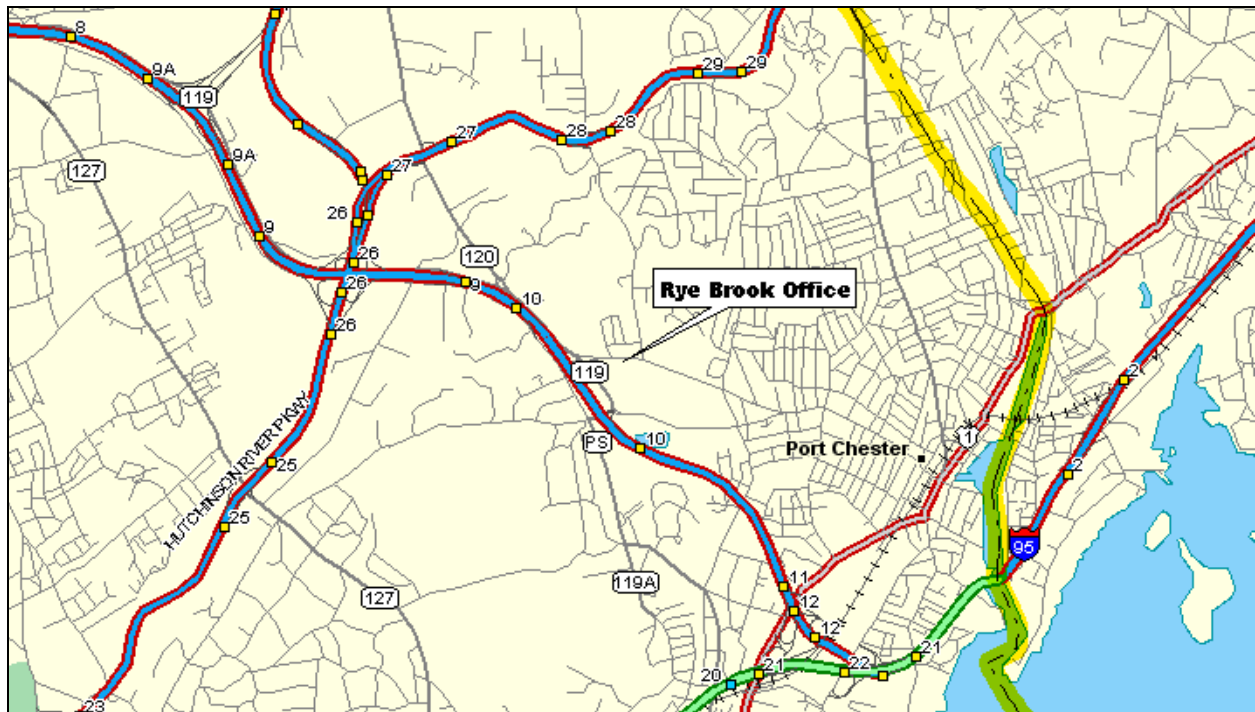

DIRECTIONS TO RYE BROOK, NY OFFICE

FROM SOUTH:

- Route 95 North to
- Route 287 West
- See below *

FROM NORTH:

- Route 95 South
- To Route 287 West
- See below *

* FROM 287 WEST:

- Exit 10 – Bowman Avenue
- Go to end of ramp
- At traffic light pass straight through
- At next traffic light make right onto Westchester Avenue
- Entrance to building is immediately on right
- Go into driveway and park in Visitor Garage

FROM WEST:

- Take Route 287 East
- Get off at Exit 10
- Stay straight when getting off ramp and follow Westchester Avenue as it bears to the left and under bridge (that crosses beneath Route 287)
- Go straight through traffic light and building entrance is immediately on Right
- Go into driveway and park in Visitor Garage